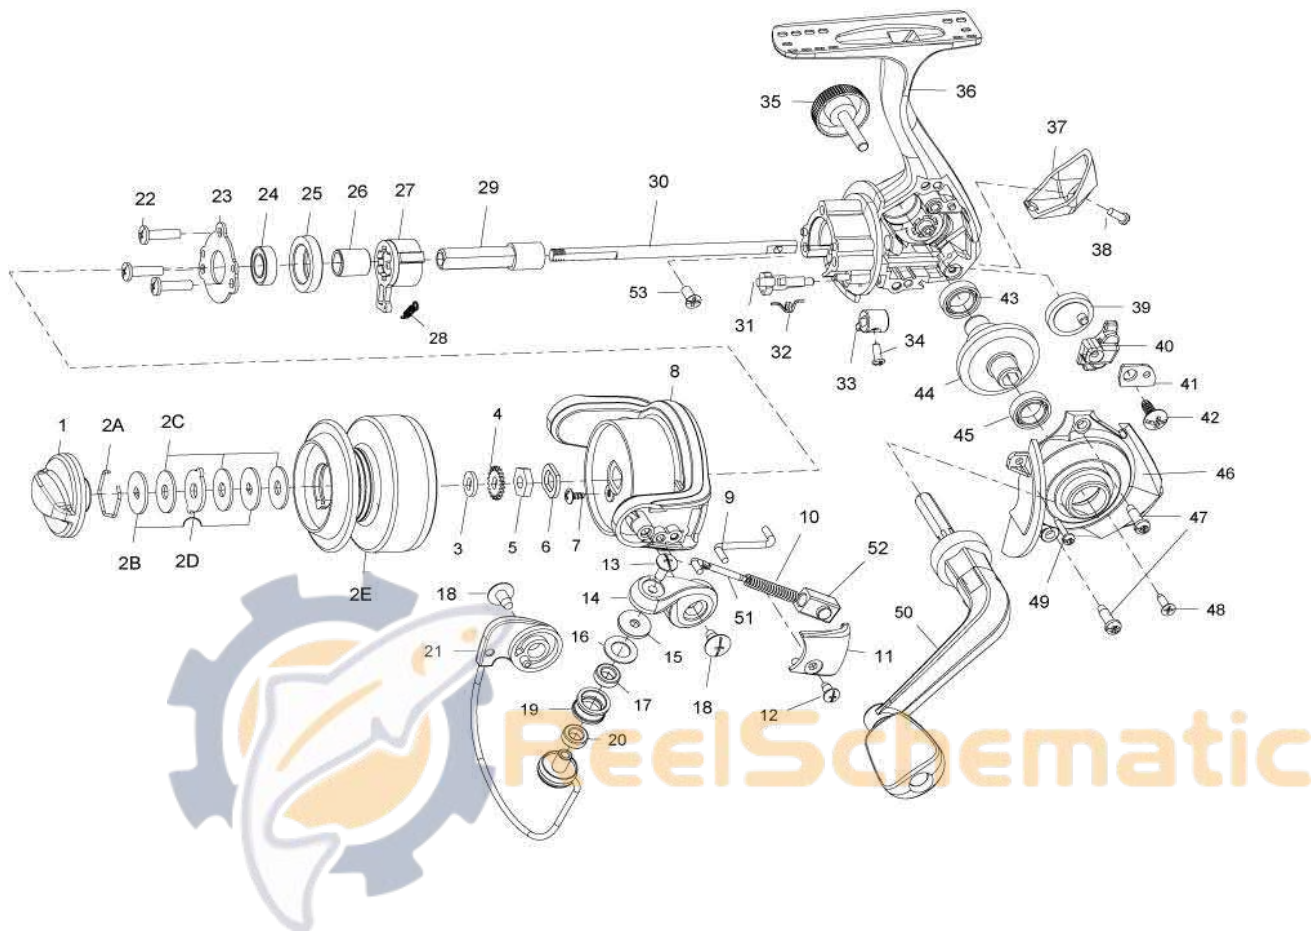

QUANTUM[®]

Optix OP30FC

Quantum OP30FC Spinning Reel Part List

Key #	Description	Part No.	Key #	Description	Part No.
1	DRAG KNOB ASSEMBLY	BU332-01	25	PINION BEARING ADAPTER	BU190-01
3	SPOOL FRICTION WASHER	JG039-01	26	CLUTCH SLEEVE	AU139-01
4	CLICK GEAR	BU037-01	27	CLUTCH ASSEMBLY	TG063-01
5	ROTOR NUT	TG006-01	29	PINION GEAR	BU011-01
6	ROTOR NUT WASHER	N/A	30	MAIN SHAFT	BU015-01
8	ROTOR	CU009-01	31	ANTI-REVERSE CAM	CU090-01
9	KICK LEVER	BU019-01	32	ANTI-REVERSE CAM SPRING	VG216-01
10	BAIL SPRING	BU117-01	33	ANTI-REVERSE SWITCH	UG059-01
11	ARM LEVER COVER	BU046-01	34	ANTI-REVERSE SWITCH SCREW	TG135-01
12	ARM LEVER COVER SCREW	BU085-01	35	HANDLE SCREW CAP ASSEMBLY	DQ249-01
13	LINE ROLLER SCREW	BU108-01	36	BODY	BU001-02
14	ARM LEVER	BU007-01	38	BODY REAR COVER SCREW	CU168-01
15	LINE ROLLER WASHER	BU102-01	40	O/S SLIDER	UG025-01
16	LINE ROLLER FRICTION WASHER	DQ102-01	41	SLIDER GUIDE	UG078-01
17	LINE ROLLER BUSHING	BU202-01	42	SLIDER GUIDE SCREW	TG094-01
19	LINE ROLLER	BU004-01	43	BODY BALL BEARING	CH027-01
20	LINE ROLLER BUSHING	CT157-01	44	DRIVE GEAR	BU012-01
21	BAIL ASSEMBLY	CU347-01	45	BODY COVER BALL BEARING	AAA028-01
22	CLUTCH RETAINER SCREW	UG094-01	50	HANDLE ASSY	JAB318-01
23	CLUTCH RETAINER	TG060-01	53	MAIN SHAFT SCREW	TG100-01
24	PINION BEARING	AAA028-01			